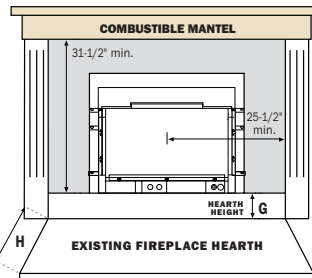

MINIMUM CLEARANCE TO COMBUSTIBLES:

Sizing for insert surrounds:

Traditional Surround: 27"H x 39"W (std)
(The Medina comes standard with a 27" x 39" surround and black surround trim)

HEARTH PROTECTION:

Medina			
Hearth Height	G = 0"	2"	4"
Hearth Extension	H = 13"	10"	0"

Note: Hearth protection to be min. 3/8" thick non-combustible.

YOUR AUTHORIZED COUNTRY STOVES DEALER

COUNTRY STOVES, INC
P.O. Box 959, Auburn, WA 98071-0959
www.countrystoves.com