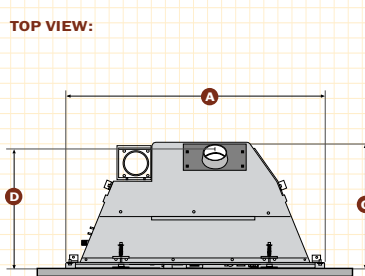

Options and Specifications for the Medina Direct Vent Gas Insert

THESE SPECIFICATIONS ARE FOR REFERENCE ONLY. DO NOT USE FOR INSTALLATION.

COUNTRY'S COMMITMENT:

For the last 27 years, we have prided ourselves on creating the finest, hand-crafted stoves available. We've grown and changed over the years, but we haven't lost what made us successful to begin with - a commitment to providing you and your family a lifetime of warmth.

LIMITED LIFETIME WARRANTY:

We are proud to stand behind our stoves and we prove it by offering a Limited Lifetime Warranty on all of our products. See your Country Stoves professional for more details.

If you are looking to heat a smaller area, or have a fireplace that is too small for larger inserts, the Medina is the perfect "fit" for your heating needs. The Medina will turn your small, inefficient fireplace into a cost-effective heat source, bringing warmth and coziness to your home.

The Medina is available exclusively with our black Traditional face, 27" x 39" surround, and black surround trim. Whether you have a contemporary décor or something more traditional, the Medina will both complement and enhance the beauty of your home.

REMOTE THERMOSTAT

Adjust the comfort level of your room or home with a convenient hand-held remote option. Wall mounted thermostat control also available. Ask your dealer for details.

SPECIFICATIONS

MEDINA GAS INSERT

HEATING CAPACITY*

500 - 1,200 sq. ft.

BTU INPUT - HIGH

25,000 NG & LP

BTU INPUT - LOW

17,500 NG 18,500 LP

COLINEAR 3" FLEX VENT

Simpson DuraVent

BLOWER (INCLUDED)

155 CFM Variable Speed

STEADY STATE EFFICIENCY**

84% Natural Gas & Propane

** Efficiency varies slightly with various pipe configurations.

COUNTRY SIGNATURE STOVES