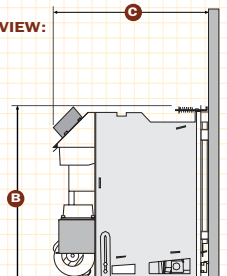

Options and Specifications for the Medina Direct Vent Gas Insert

THESE SPECIFICATIONS ARE FOR REFERENCE ONLY. DO NOT USE FOR INSTALLATION.

COUNTRY'S COMMITMENT:

For the last 27 years, we have prided ourselves on creating the finest, hand-crafted stoves available. We've grown and changed over the years, but we haven't lost what made us successful to begin with - a commitment to providing you and your family a lifetime of warmth.

LIMITED LIFETIME WARRANTY:

We are proud to stand behind our stoves and we prove it by offering a Limited Lifetime Warranty on all of our products. See your Country Stoves professional for more details.

If you are looking to heat a smaller area, or have a fireplace that is too small for larger inserts, the Medina is the perfect "fit" for your heating needs. The Medina will turn your small, inefficient fireplace into a cost-effective heat source, bringing warmth and coziness to your home.

The Medina is available exclusively with our black Traditional face, 27" x 39" surround, and black surround trim. Whether you have a contemporary décor or something more traditional, the Medina will both complement and enhance the beauty of your home.

REMOTE THERMOSTAT

Adjust the comfort level of your room or home with a convenient hand-held remote option. Wall mounted thermostat control also available. Ask your dealer for details.

SPECIFICATIONS

MEDINA GAS INSERT

HEATING CAPACITY*

500 - 1,200 sq. ft.

BTU INPUT - HIGH

25,000 NG & LP

BTU INPUT - LOW

17,500 NG 18,500 LP

COLINEAR 3" FLEX VENT

Simpson DuraVent

BLOWER (INCLUDED)

155 CFM Variable Speed

STEADY STATE EFFICIENCY**

84% Natural Gas & Propane

** Efficiency varies slightly with various pipe configurations.

COUNTRY SIGNATURE STOVES