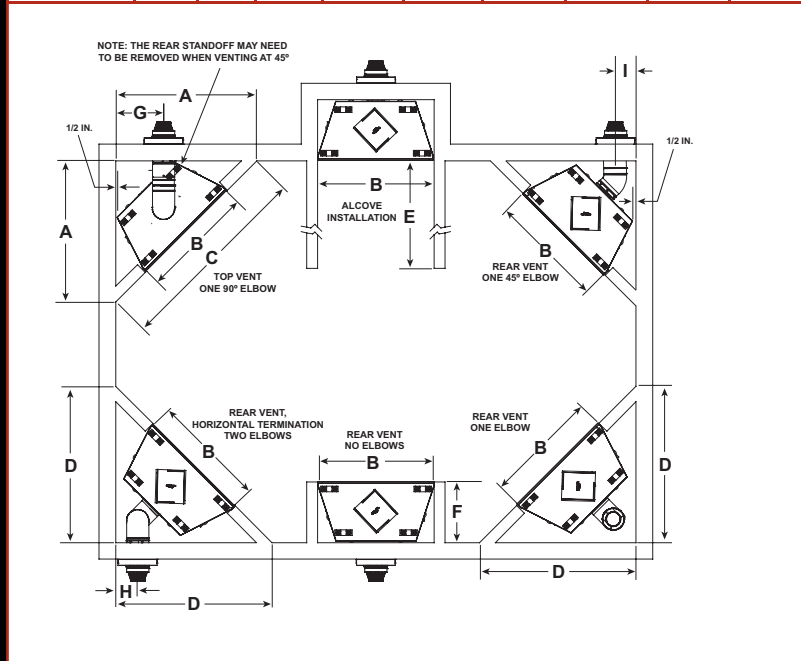

Clearances

MODEL	A	B	C	D	E	F	G	H	I
CD4236IR-C	51 [1295]	42 [1067]	72 [1829]	56-5/8 [1438]	See Inst. Manual	22 [559]	17-3/4 [451]	8 [203]	6-3/4 [171]
CD4842IR-C	55-7/8 [1419]	49 [1245]	79 [2007]	61-1/2 [1562]	See Inst. Manual	22 [559]	19-3/4 [502]	10 [1064]	10-1/8 [257]