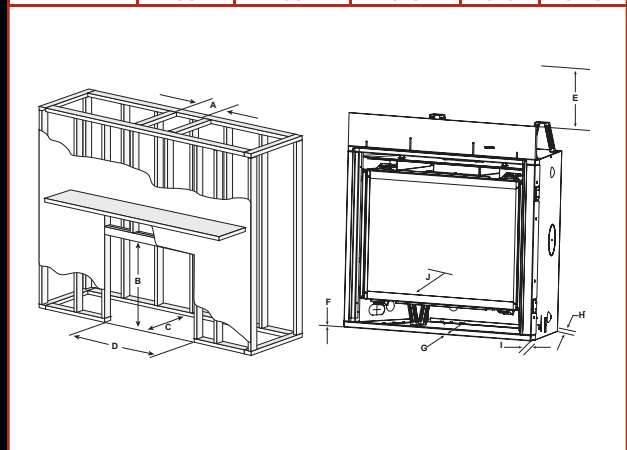

Framing

MODEL	A ROUGH OPENING (WIDTH)	B ROUGH OPENING (HEIGHT)	C** ROUGH OPENING (DEPTH)	D ROUGH OPENING (WIDTH)	E CLEARANCE TO CEILING
CD4236IR-C	10 [254]	40-1/8 [1019]	22 [559]	42 [1067]	25 [635]
CD4842IR-C	10 [254]	42-1/8 [1019]	22 [559]	49 [1245]	25 [635]

MODEL	F COMBUSTIBLE TO FLOOR	G COMBUSTIBLE FLOORING	H BEHIND APPLIANCE	I SIDES OF APPLI- ANCE	J FRONT OF APPLIANCE
CD4236IR-C	0 [0]	0 [0]	1/2 [13]	1/2 [13]	36 [914]
CD4842IR-C	0 [0]	0 [0]	1/2 [13]	1/2 [13]	36 [914]