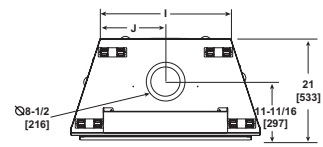

Caliber Technical Specifications

MODEL	FRONT WIDTH (A)	BACK WIDTH (I)	HEIGHT (H)	DEPTH	VIEWING AREA
CD4236IR-C	41 (1041mm)	28-1/2 (724mm)	39-7/8 (1013mm)	21 (533mm)	36 x 24-3/4
CD4842IR-C	48 (1219mm)	35-1/2 (901mm)	41-7/8 (1064mm)	21 (533mm)	42-1/2 x 26-3/4

Top

MODEL	A	B	C	D	E	F	G	H	I	J	K
CD4236IR-C	41 [1041]	36-1/8 [918]	33-1/2 [851]	34-5/8 [879]	2-1/4 [57]	9-11/16 [246]	26-7/8 [683]	39-7/8 [1013]	28-1/2 [724]	14-1/4 [362]	40-7/8 [1038]
CD4842IR-C	48 [1219]	43-1/8 [1096]	34-3/8 [873]	36-5/8 [930]	2-3/8 [60]	9-15/16 [252]	28-7/8 [734]	41-7/8 [1064]	35-1/2 [901]	17-3/4 [451]	42-7/8 [1089]

Clearances

MODEL	A	B	C	D	E	F	G	H	I
CD4236IR-C	51 [1295]	42 [1067]	72 [1829]	56-5/8 [1438]	See Inst. Manual	22 [559]	17-3/4 [451]	8 [203]	6-3/4 [171]
CD4842IR-C	55-7/8 [1419]	49 [1245]	79 [2007]	61-1/2 [1562]	See Inst. Manual	22 [559]	19-3/4 [502]	10 [1064]	10-1/8 [257]

Framing

MODEL	A ROUGH OPENING (WIDTH)	B ROUGH OPENING (HEIGHT)	C** ROUGH OPENING (DEPTH)	D ROUGH OPENING (WIDTH)	E CLEARANCE TO CEILING
CD4236IR-C	10 [254]	40-1/8 [1019]	22 [559]	42 [1067]	25 [635]
CD4842IR-C	10 [254]	42-1/8 [1019]	22 [559]	49 [1245]	25 [635]

MODEL	F COMBUSTIBLE TO FLOOR	G COMBUSTIBLE FLOORING	H BEHIND APPLIANCE	I SIDES OF APPLI- ANCE	J FRONT OF APPLIANCE
CD4236IR-C	0 [0]	0 [0]	1/2 [13]	1/2 [13]	36 [914]
CD4842IR-C	0 [0]	0 [0]	1/2 [13]	1/2 [13]	36 [914]

The rough framing dimensions shown represent the distance from stud to stud only and do not take into consideration the addition of drywall. Please refer to installation instructions for complete specifications and drawings when installing this product. Go to heatilator.com to download.

Available From

heatilator
The first name in fireplaces

a brand of
Hearth & Home Technologies Inc.®