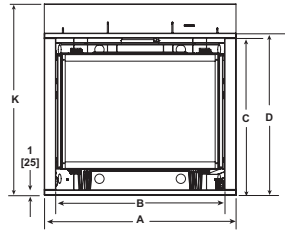

Caliber Technical Specifications

MODEL	FRONT WIDTH (A)	BACK WIDTH (I)	HEIGHT (H)	DEPTH	VIEWING AREA
CD4236IR-C	41 (1041mm)	28-1/2 (724mm)	39-7/8 (1013mm)	21 (533mm)	36 x 24-3/4
CD4842IR-C	48 (1219mm)	35-1/2 (901mm)	41-7/8 (1064mm)	21 (533mm)	42-1/2 x 26-3/4

Front

MODEL	A	B	C	D	E	F	G	H	I	J	K
CD4236IR-C	41 [1041]	36-1/8 [918]	33-1/2 [851]	34-5/8 [879]	2-1/4 [57]	9-11/16 [246]	26-7/8 [683]	39-7/8 [1013]	28-1/2 [724]	14-1/4 [362]	40-7/8 [1038]
CD4842IR-C	48 [1219]	43-1/8 [1096]	34-3/8 [873]	36-5/8 [930]	2-3/8 [60]	9-15/16 [252]	28-7/8 [734]	41-7/8 [1064]	35-1/2 [901]	17-3/4 [451]	42-7/8 [1089]

Clearances

MODEL	A	B	C	D	E	F	G	H	I
CD4236IR-C	51 [1295]	42 [1067]	72 [1829]	56-5/8 [1438]	See Inst. Manual	22 [559]	17-3/4 [451]	8 [203]	6-3/4 [171]
CD4842IR-C	55-7/8 [1419]	49 [1245]	79 [2007]	61-1/2 [1562]	See Inst. Manual	22 [559]	19-3/4 [502]	10 [1064]	10-1/8 [257]

Framing

MODEL	A ROUGH OPENING (WIDTH)	B ROUGH OPENING (HEIGHT)	C** ROUGH OPENING (DEPTH)	D ROUGH OPENING (WIDTH)	E CLEARANCE TO CEILING
CD4236IR-C	10 [254]	40-1/8 [1019]	22 [559]	42 [1067]	25 [635]
CD4842IR-C	10 [254]	42-1/8 [1019]	22 [559]	49 [1245]	25 [635]

MODEL	F COMBUSTIBLE TO FLOOR	G COMBUSTIBLE FLOORING	H BEHIND APPLIANCE	I SIDES OF APPLI- ANCE	J FRONT OF APPLIANCE
CD4236IR-C	0 [0]	0 [0]	1/2 [13]	1/2 [13]	36 [914]
CD4842IR-C	0 [0]	0 [0]	1/2 [13]	1/2 [13]	36 [914]

The rough framing dimensions shown represent the distance from stud to stud only and do not take into consideration the addition of drywall. Please refer to installation instructions for complete specifications and drawings when installing this product. Go to heatilator.com to download.

Available From

heatilator
The first name in fireplaces

a brand of
Hearth & Home Technologies Inc.®