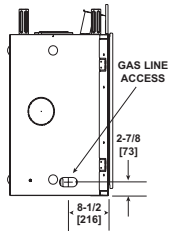

Caliber Technical Specifications

MODEL	FRONT WIDTH (A)	BACK WIDTH (I)	HEIGHT (H)	DEPTH	VIEWING AREA
CD4236IR-C	41 (1041mm)	28-1/2 (724mm)	39-7/8 (1013mm)	21 (533mm)	36 x 24-3/4
CD4842IR-C	48 (1219mm)	35-1/2 (901mm)	41-7/8 (1064mm)	21 (533mm)	42-1/2 x 26-3/4

Left Side