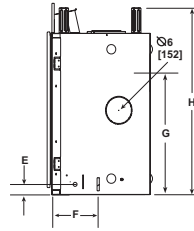

Caliber Technical Specifications

MODEL	FRONT WIDTH (A)	BACK WIDTH (I)	HEIGHT (H)	DEPTH	VIEWING AREA
CD4236IR-C	41 (1041mm)	28-1/2 (724mm)	39-7/8 (1013mm)	21 (533mm)	36 x 24-3/4
CD4842IR-C	48 (1219mm)	35-1/2 (901mm)	41-7/8 (1064mm)	21 (533mm)	42-1/2 x 26-3/4

Right Side

MODEL	A	B	C	D	E	F	G	H	I	J	K
CD4236IR-C	41 [1041]	36-1/8 [918]	33-1/2 [851]	34-5/8 [879]	2-1/4 [57]	9-11/16 [246]	26-7/8 [683]	39-7/8 [1013]	28-1/2 [724]	14-1/4 [362]	40-7/8 [1038]
CD4842IR-C	48 [1219]	43-1/8 [1096]	34-3/8 [873]	36-5/8 [930]	2-3/8 [60]	9-15/16 [252]	28-7/8 [734]	41-7/8 [1064]	35-1/2 [901]	17-3/4 [451]	42-7/8 [1089]

Clearances

MODEL	A	B	C	D	E	F	G	H	I
CD4236IR-C	51 [1295]	42 [1067]	72 [1829]	56-5/8 [1438]	See Inst. Manual	22 [559]	17-3/4 [451]	8 [203]	6-3/4 [171]
CD4842IR-C	55-7/8 [1419]	49 [1245]	79 [2007]	61-1/2 [1562]	See Inst. Manual	22 [559]	19-3/4 [502]	10 [1064]	10-1/8 [257]

Framing

MODEL	A ROUGH OPENING (WIDTH)	B ROUGH OPENING (HEIGHT)	C** ROUGH OPENING (DEPTH)	D ROUGH OPENING (WIDTH)	E CLEARANCE TO CEILING
CD4236IR-C	10 [254]	40-1/8 [1019]	22 [559]	42 [1067]	25 [635]
CD4842IR-C	10 [254]	42-1/8 [1019]	22 [559]	49 [1245]	25 [635]

MODEL	F COMBUSTIBLE TO FLOOR	G COMBUSTIBLE FLOORING	H BEHIND APPLIANCE	I SIDES OF APPLI- ANCE	J FRONT OF APPLIANCE
CD4236IR-C	0 [0]	0 [0]	1/2 [13]	1/2 [13]	36 [914]
CD4842IR-C	0 [0]	0 [0]	1/2 [13]	1/2 [13]	36 [914]

The rough framing dimensions shown represent the distance from stud to stud only and do not take into consideration the addition of drywall. Please refer to installation instructions for complete specifications and drawings when installing this product. Go to heatilator.com to download.

Available From

heatilator
The first name in fireplaces

a brand of
Hearth & Home Technologies Inc.®