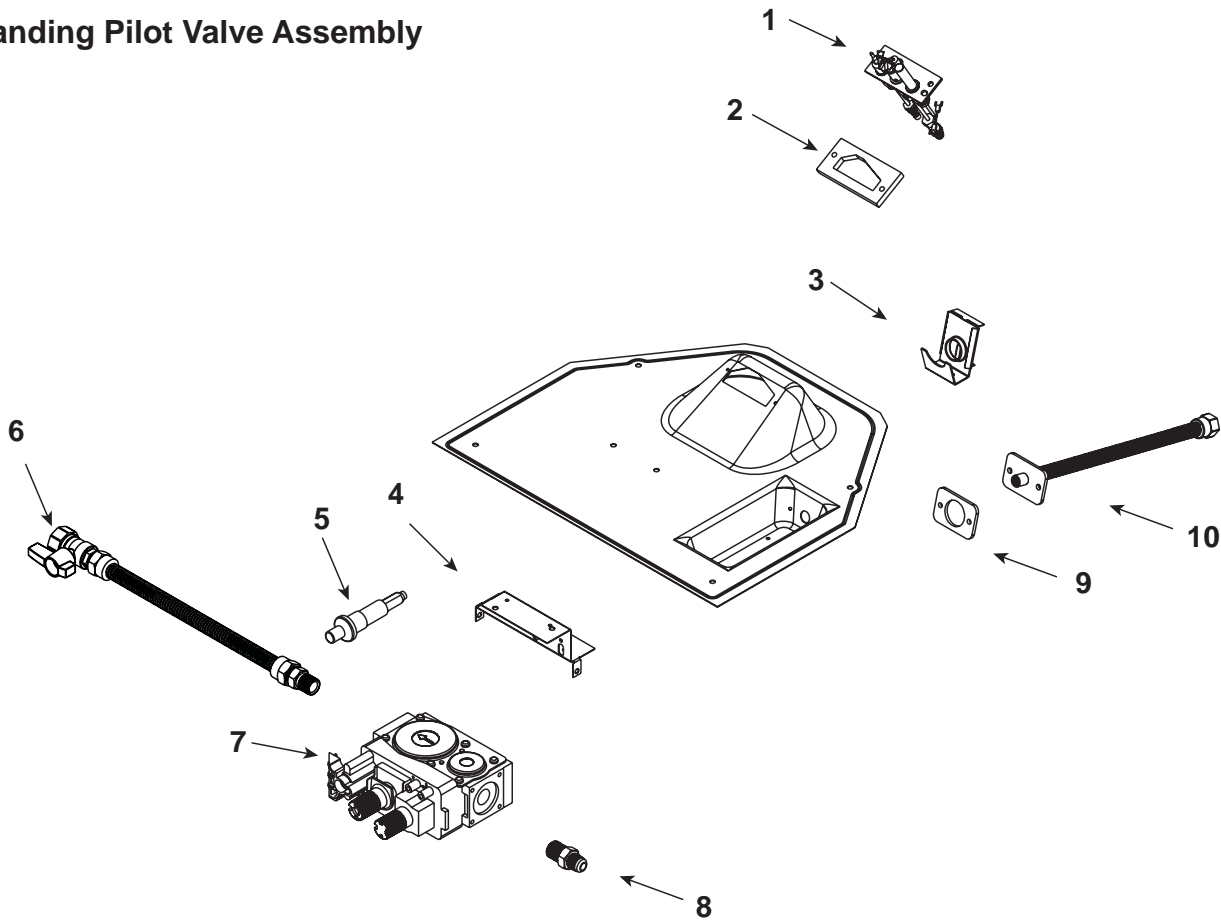

Standing Pilot Valve Assembly

IMPORTANT: THIS IS DATED INFORMATION. When requesting service or replacement parts for your appliance please provide model number and serial number. All parts listed in this manual may be ordered from an authorized dealer.

Stocked at Depot

ITEM	DESCRIPTION	COMMENTS	PART NUMBER	Stocked at Depot
1	Pilot Assembly NG		2103-010	Y
	Pilot Assembly LP		2103-011	Y
2	Gasket, Pilot		4021-042	
3	Air Shutter Assembly		4055-202	Y
4	Bracket, Valve		4055-205	
5	Piezo Ignitor		291-513	Y
6	Flex Ball Valve Assembly		302-320A	Y
7	Valve NG		230-0710	Y
	Valve LP		230-0720	Y
8	Brass Fitting	Pkg of 5	303-315/5	Y
9	Gasket, Bulkhead		4021-429	
10	Bulkhead, Flexible		4021-512	Y
	Wire Assembly, Wall Switch		28602	Y
	Orifice NG (.083)		4021-435	Y
	Orifice LP (# 52C)		4021-426	Y