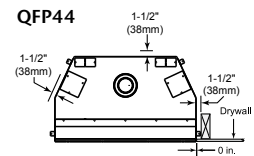

CLEARANCES

QFP38

QFP44

	A Rough Opening (width)	B Rough Opening (height)	C Rough Opening (depth)	D Rough Opening (DVP pipe)
QFP38	in.	45-1/2	59	23-1/2
	mm	1156	1499	597
QFP44	in.	52	66-5/8	31
	mm	1321	1692	787