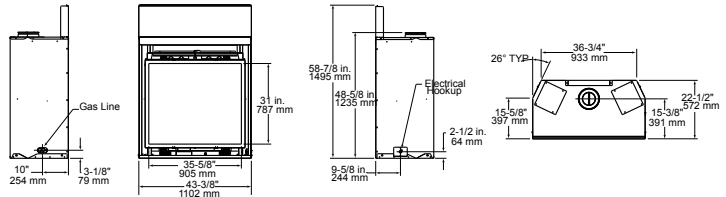

QFP GAS FIREPLACE SERIES

DIMENSIONS

QFP38

QFP44