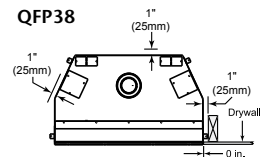

CLEARANCES

QFP38

QFP44

	A Rough Opening (width)	B Rough Opening (height)	C Rough Opening (depth)	D Rough Opening (DVP pipe)
QFP38	in.	45-1/2	59	23-1/2
	mm	1156	1499	597
QFP44	in.	52	66-5/8	31
	mm	1321	1692	787