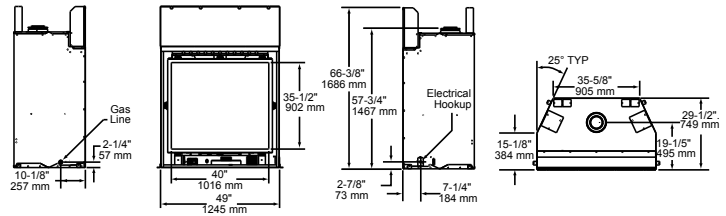

The QFP Fireplace series includes more standard features than any comparable product: accent lighting, andirons, wireless remote and fan are all standard. High performance also comes standard, with 80 percent efficiency and 78 percent turn-down for the right heat at the right time.

Standard Features

	QFP38	QFP44
High-efficiency direct vent firebox	✓	✓
AFUE Furnace Rated	✓	✓
Up to 80% thermal efficiency	✓	✓
High efficiency chambered heat exchanger	✓	✓
LP conversion kit included		✓
Accent lighting	✓	
Hand-forged andirons	✓	✓
Extremely large view - ceramic glass	1,104 sq. in.	1,420 sq. in.
Wide turn-down range	78%	81%
Powerful two-stage burner	✓	✓
IntelliFire™ ignition system	✓	
Standing pilot with battery ignition		✓
Ceramic logs and coal bed	✓	✓
Multi-function thermostat remote control	✓	✓
Mesh safety screen	✓	✓
Options		
Heat Zone® Kit (up to 2)	✓	✓
Wall thermostat for back-up heat		✓
Choice of custom fireplace doors	✓	✓