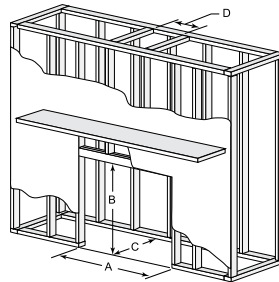

CLEARANCES