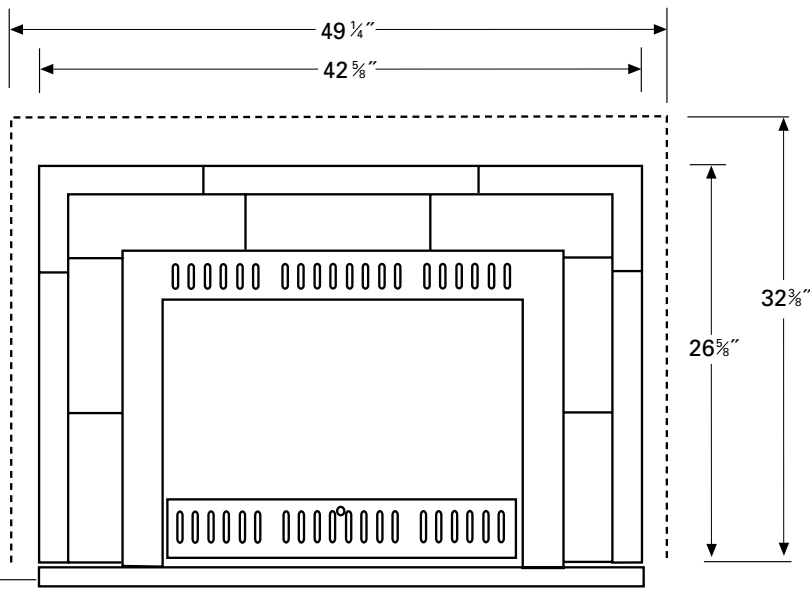

select collection

WILLOUGHBY

GAS

Two surrounds available: small (42⁵/₈" x 26⁵/₈") or large (49¹/₄" x 32³/₈")
Optional threshold (42⁵/₈" x 1¹/₂") or large (51⁵/₈" x 1¹/₂")