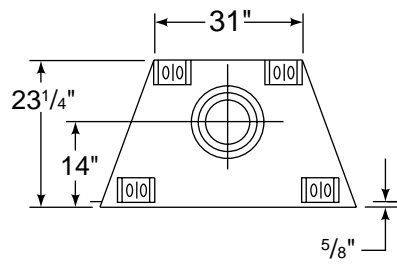

MONTANA STAINLESS STEEL FIREPLACE SHOWN WITH OPTIONAL CUSTOM-FINISHED FPSA FIREPLACE SURROUND BUILDER SET

Montana™— Specification Information

MODEL	HEIGHT	WIDTH	DEPTH
Montana Fireplace-See dimensions below	-	-	-
OPTIONS: (SOLD SEPARATELY)			
Fireplace Surround Builder Set-Angled (FPSA)	84"	72"	46"
Fireplace Surround Builder Set-Rectangular (FPSR)	84"	72"	46"
- Bifold glass doors	-	-	-
- Stainless steel weather shield	-	-	-
- UL Listed outdoor gas logs	-	-	-
FRAMING DIMENSIONS			
Using combustible material (with clearances)	42-3/4"	49"	24-3/4"
Using non-combustible material (no clearances)	39"	48-1/4"	23-1/4"

TOP

FRONT

LEFT SIDE