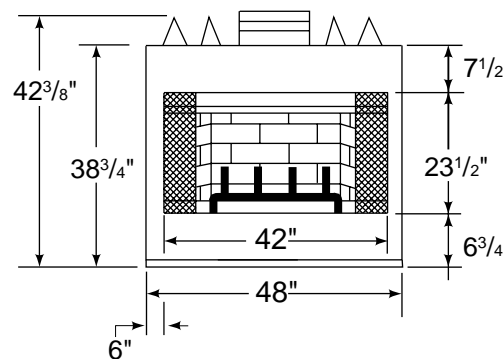

MONTANA STAINLESS STEEL FIREPLACE SHOWN WITH OPTIONAL CUSTOM-FINISHED FPSA FIREPLACE SURROUND BUILDER SET

Montana™— Specification Information

MODEL	HEIGHT	WIDTH	DEPTH
Montana Fireplace-See dimensions below	-	-	-
OPTIONS: (SOLD SEPARATELY)			
Fireplace Surround Builder Set-Angled (FPSA)	84"	72"	46"
Fireplace Surround Builder Set-Rectangular (FPSR)	84"	72"	46"
- Bifold glass doors	-	-	-
- Stainless steel weather shield	-	-	-
- UL Listed outdoor gas logs	-	-	-
FRAMING DIMENSIONS			
Using combustible material (with clearances)	42-3/4"	49"	24-3/4"
Using non-combustible material (no clearances)	39"	48-1/4"	23-1/4"

TOP

FRONT

LEFT SIDE