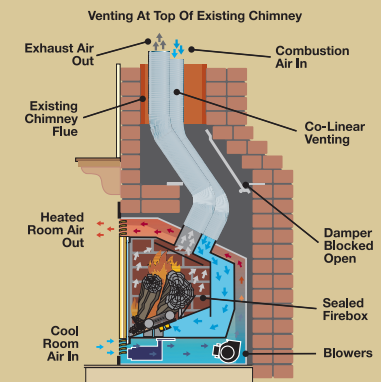

You can accurately control room temperature using the remote control's digital thermostat. Simply set the temperature, and the burner will automatically turn down as room temperature nears the set temperature.

## FireLight Accents your Hearth, With or Without Flames

Included with every FullView Gas Fireplace Insert

Use our FireLight accent lighting system when the fire's on to add extra drama and detailing to the brick lining and logs. Or enjoy the ambiance and gentle glow without flames or heat during warmer months.

## Mendota Sealed Combustion, Direct Vent Technology

Mendota's sealed combustion, direct vent system draws air for combustion from outside the home into a sealed firebox. Exhaust is expelled through a separate vent. Room air is heated and recirculated.

The system keeps warm air *in* and cold air *out*. This assures high air quality, maximum efficiency and trouble-free operation in today's tight homes.