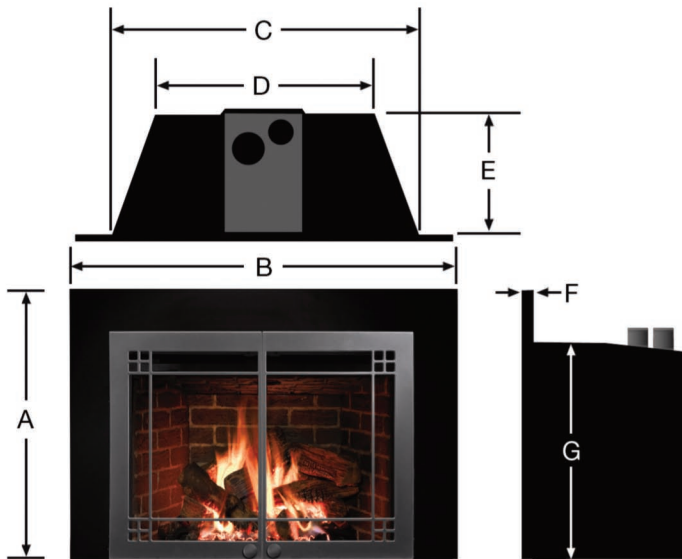

Mendota FullView (FV33i & FV44i) Direct Vent Gas Fireplace Insert Specifications

Shown with Homestead doors in Vintage Iron

FV33i

| | | | |
|---|----------|-----|-----|
| A | 24" | 27" | 31" |
| B | 36" | 40" | 44" |
| C | 30-5/16" | | |
| D | 22-1/4" | | |
| E | 15-3/4" | | |
| F | 1-3/4" | | |
| G | 18-7/8" | | |

FV44i

| | | | |
|---|---------|-----|-----|
| A | 31" | 33" | 36" |
| B | 44" | 48" | 52" |
| C | 34" | | |
| D | 24" | | |
| E | 16-3/8" | | |
| F | 1-3/4" | | |
| G | 23-3/4" | | |

Specifications

| | |
|---------------|---|
| BTUH | FV33i - Hi 33,600 Lo 14,100 FV44i - Hi 41,400 Lo 12,300 |
| Efficiency | Up to 86.3% |
| Gas Supply | Natural or LP |
| Vent Size | 3" intake, 4" exhaust |
| Safety System | Electronic Pilot Ignition Standing or Intermittent Pilot |
| Safety Tested | Intertek to CGA/AGA/ANSI Standards |
| Weight | FV33i - 175 lbs. FV44i - 200 lbs. |

Standard Equipment:

Log set, log rack, 2-stage ceramic burners, remote control with flame height & thermostat control, electronic pilot ignition, neo-ceram glass, FireLight accent lighting, firebrick lining.