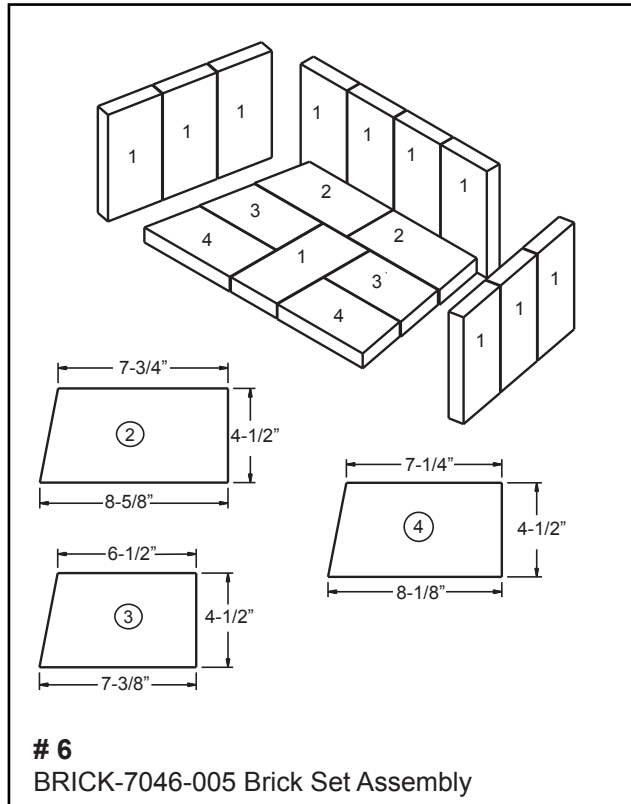

FIGURE A

Part number list on following page.