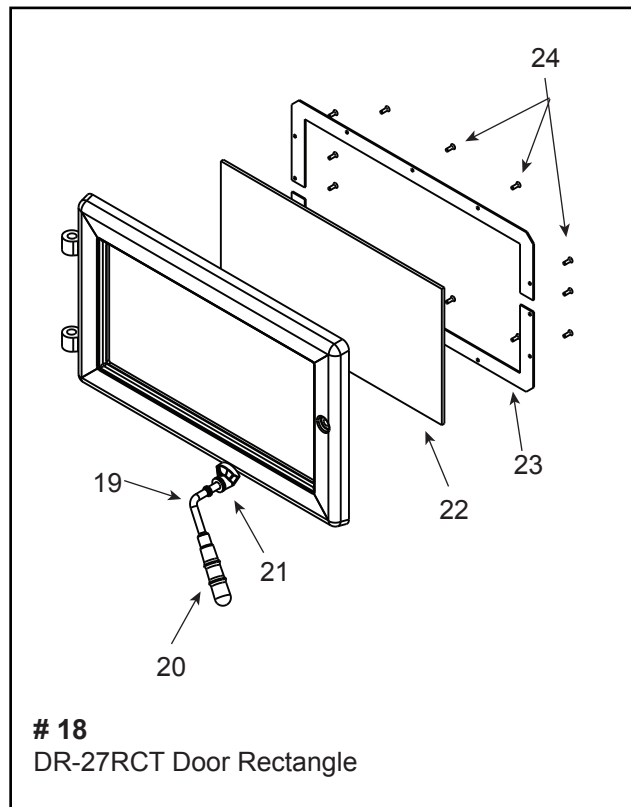

FIGURE C

Part number list on following page.