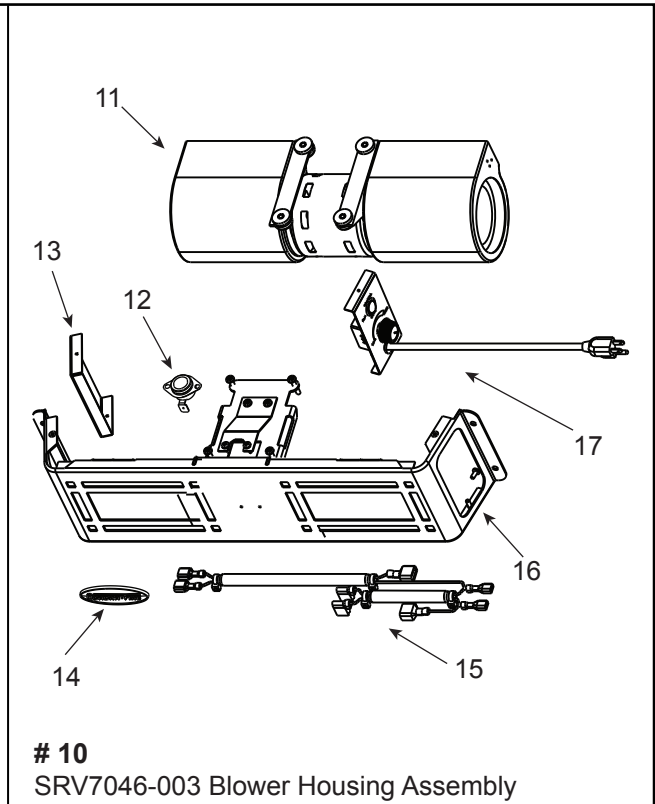

FIGURE B

Part number list on following page.