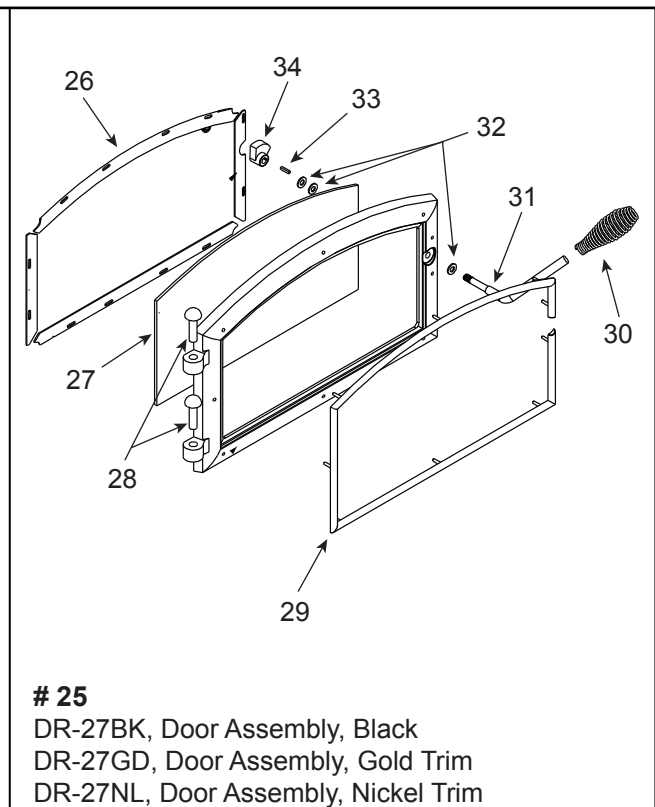

FIGURE D

Part number list on following page.